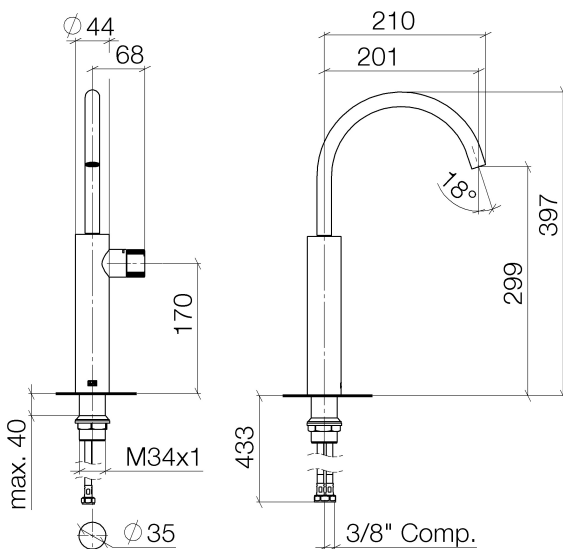

Sink - Meta

META PURE Single-lever lavatory mixer with extended shank without drain - polished chrome

Article number: 33 534 665-00 0010

- 7-7/8" Projection
- Progressive temperature cartridge
- Swiveling spout 360°
- Round aerated stream
- Total height 15-5/8"
- Height to aerator/spout outlet 11-3/4"
- 1-3/8" hole diameter
- 2 x pressure hose with 3/8" compression fitting
- Water flow rate limited to max. 1.2 gpm
- lead-free
- For combination with vessel sinks.

polished chrome

Dimensional drawing

Sink - Meta

META PURE Single-lever lavatory mixer with extended shank without drain - polished chrome

Article number: 33 534 665-00 0010

All dimensions in mm / inch = mm x 0,0394

Flow rate chart

Sink - Meta

META PURE Single-lever lavatory mixer with extended shank without drain - polished chrome

Article number: 33 534 665-00 0010

Other surface finishes

platinum matte

33 534 665-06 0010